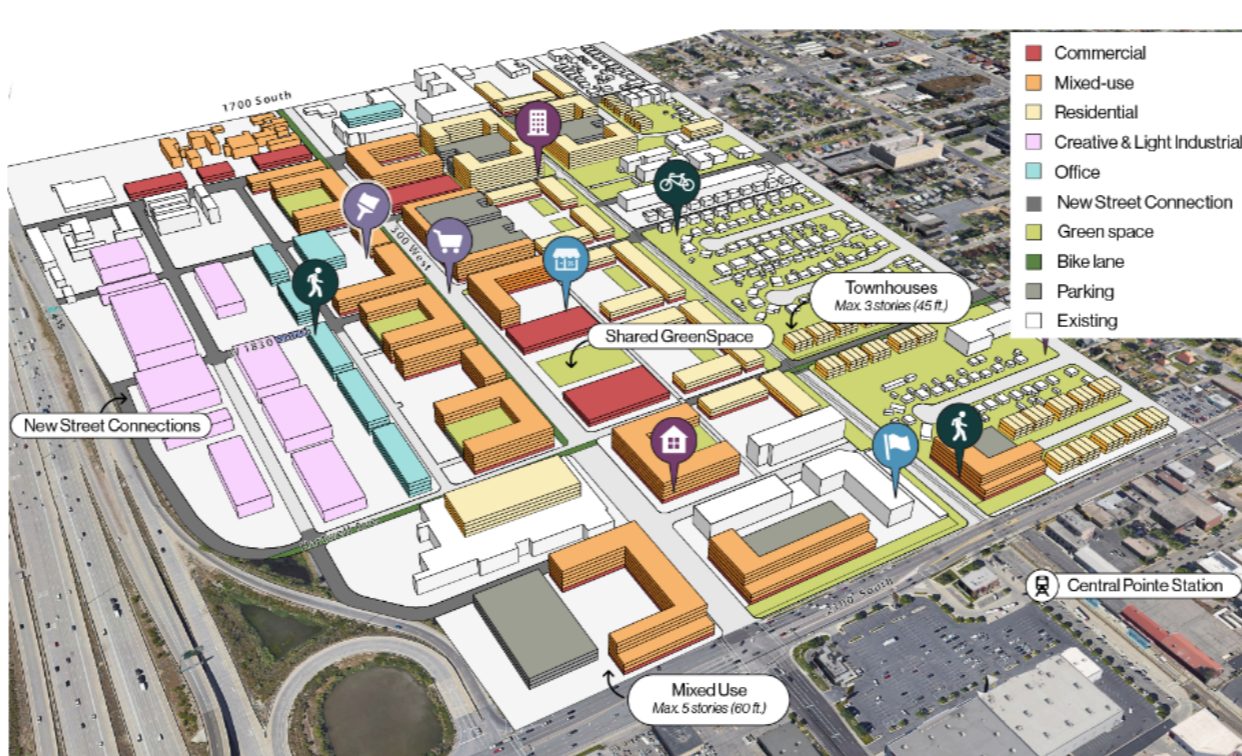

City releases options for 300 West corridor between 1700 and 2100 South