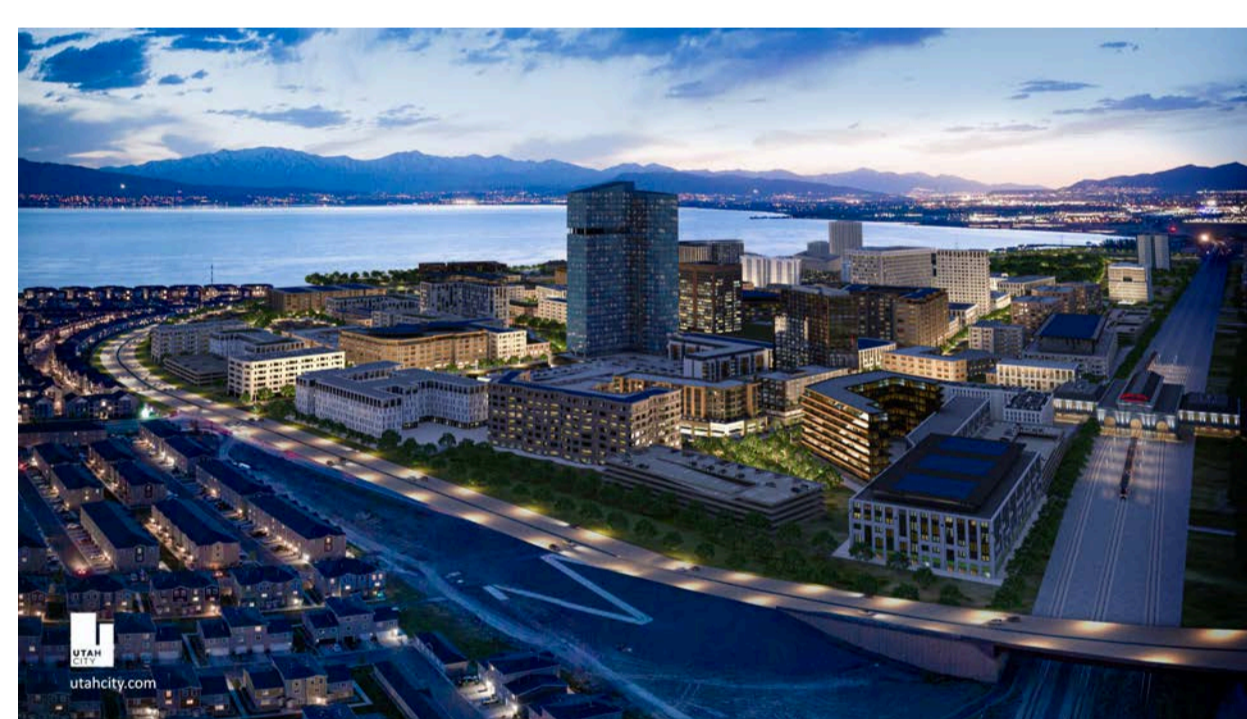

Happy Fall Y'ALL