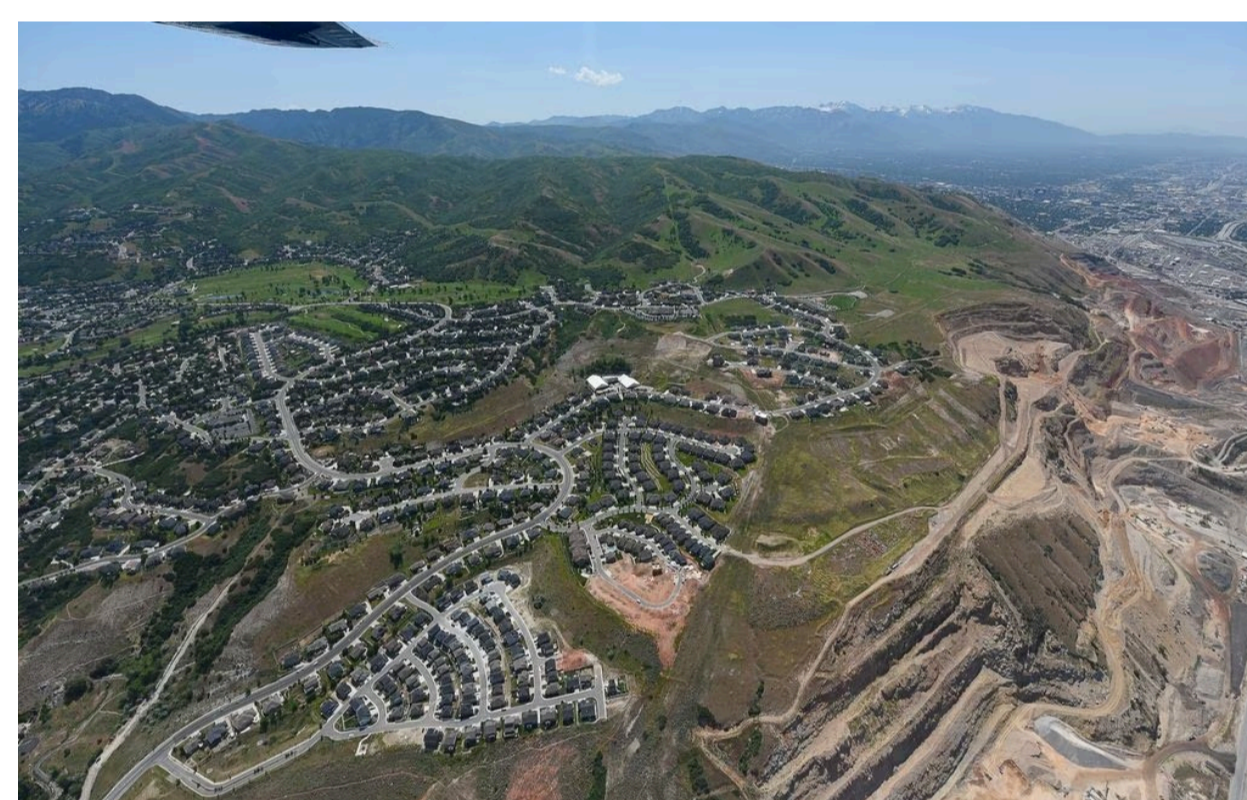

Here's what Utahns think about how the state should grow

Results of state-backed Guiding Our Growth survey reveal strong opinions on housing, water, transportation and open space among urban and rural residents.

Move over, Salt Lake City—Utah City is on its way